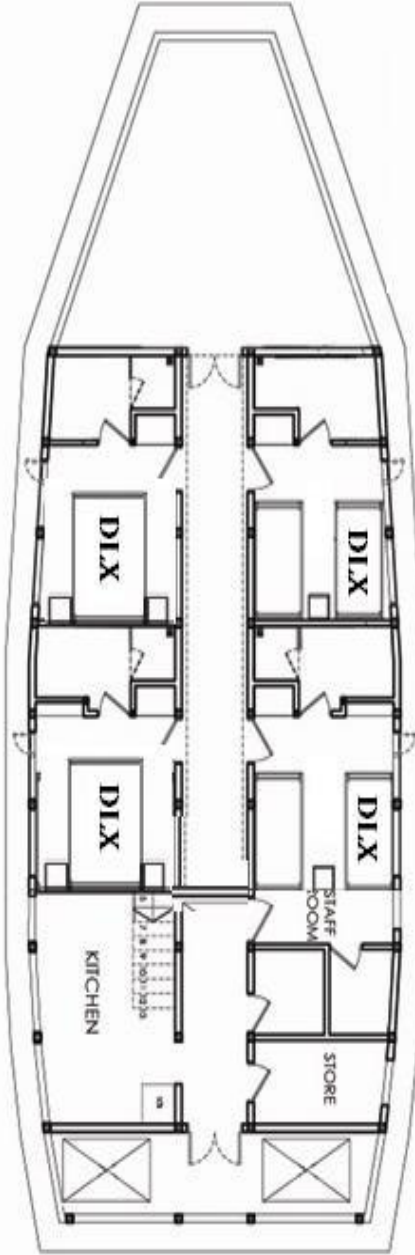

Valentine Floor Plan

1ST FLOOR